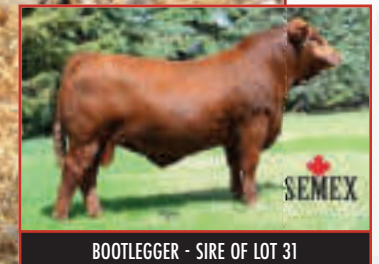

PG1409604

LR 31K

JAN-16-2022

HOMO POLLED & SIRE VERIFIED

CE	BW	WW	YW	MILK	MCE	MWWT	BW	ADJ WW	ADJ YW
5.7	6.4	74.6	100.5	24.7	2.0	62.0	102	885	1447

DAM OF LOT 31

BOOTLEGGER - SIRE OF LOT 31

MATERNAL BROTHER TO LOT 31