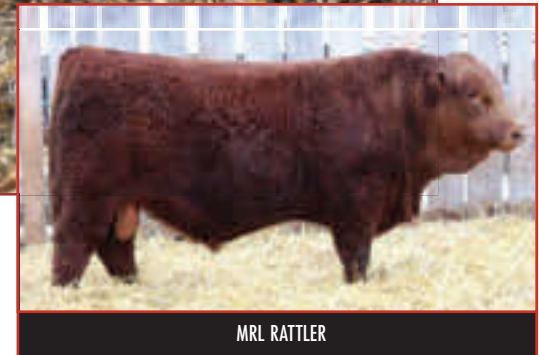

PG1409731

LWR 38K

JAN-8-2022

HOMO POLLED

CE	BW	WW	YW	MILK	MCE	MWWT	BW	ADJ WW	ADJ YW
10.4	2.1	84.6	124.4	36.4	6.2	78.7	79	993	1382

MRL RATTLER

R PLUS VENOM 4006B
Sire **MRL RATTLER 125G**
MRL MISS 4430B

R PLUS BUGSY 6075D
Dam **LEEWOOD RS CADENCE 907G**
BEAG RED CADENCE 8C

NCB COBRA 47Y
IPU MS. TULA 104Z
MRL 91Y
MRL MISS 424T
R PLUS HITMAN 4194B
WFL MS RED QUEEN 9002W
KWA BIG TIME 86A
LHVS MS LOCKHART 93W

- •Tonnes of length with depth of body, wide topped and blood red
- •Curve bender with a 79lbs birth weight to an 1150lbs weaning weight off of a 2nd calver.
- •Comes from a great cow family. Grand-dam raised lots 38 & 39
- •We will be keeping in herd semen