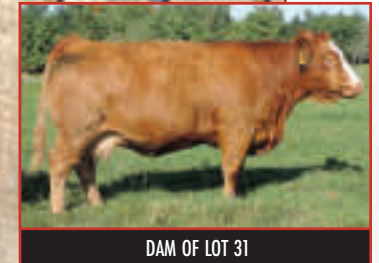

PG1409604

LR 31K

JAN-16-2022

HOMO POLLED & SIRE VERIFIED

CE	BW	WW	YW	MILK	MCE	MWWT	BW	ADJ WW	ADJ YW
5.7	6.4	74.6	100.5	24.7	2.0	62.0	102	885	1447